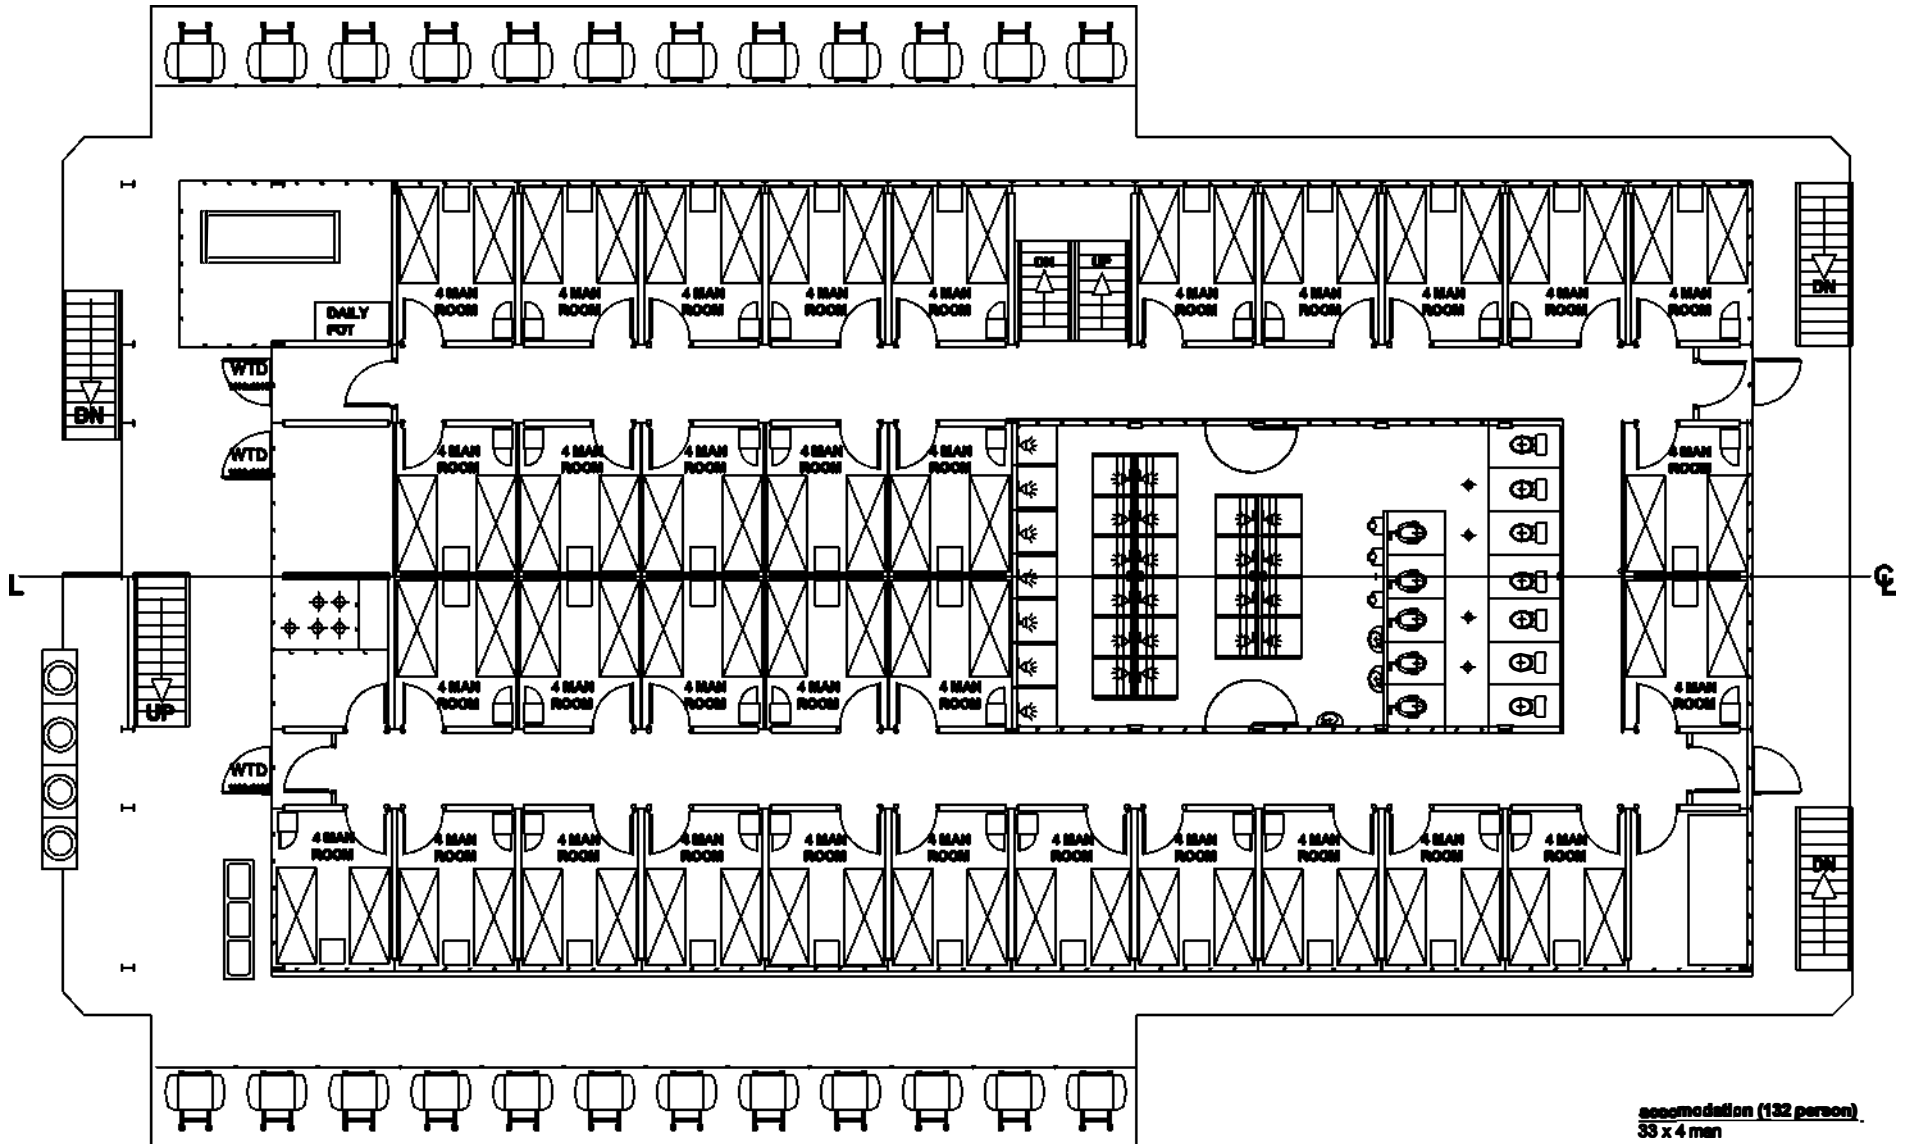

PORT SIDE

2 ND DECK

STARBOARD SIDE

accommodation (132 person)
33 x 4 man