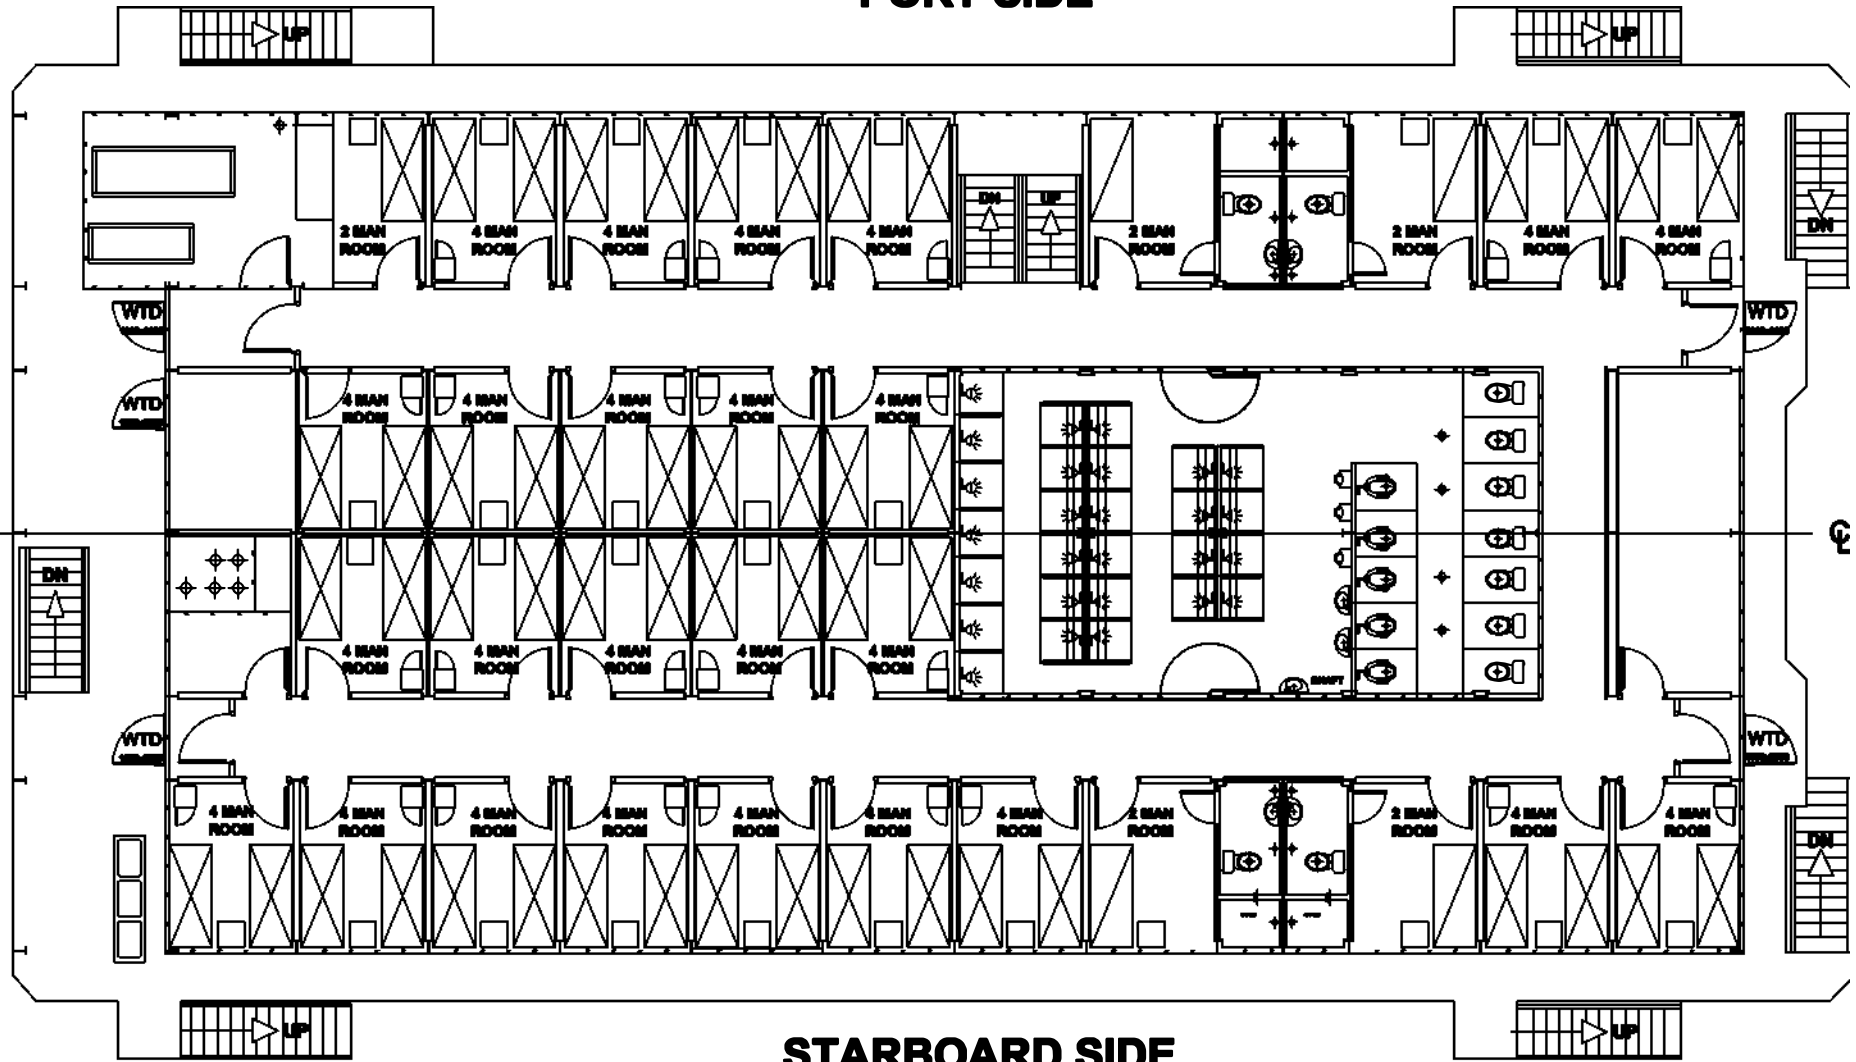

PORT SIDE

STERN

STARBOARD SIDE

3 ND DECK

accommodation (110 person)
25 x 4 man
4 x 2 man
1 x 2 man (c/w toilet)