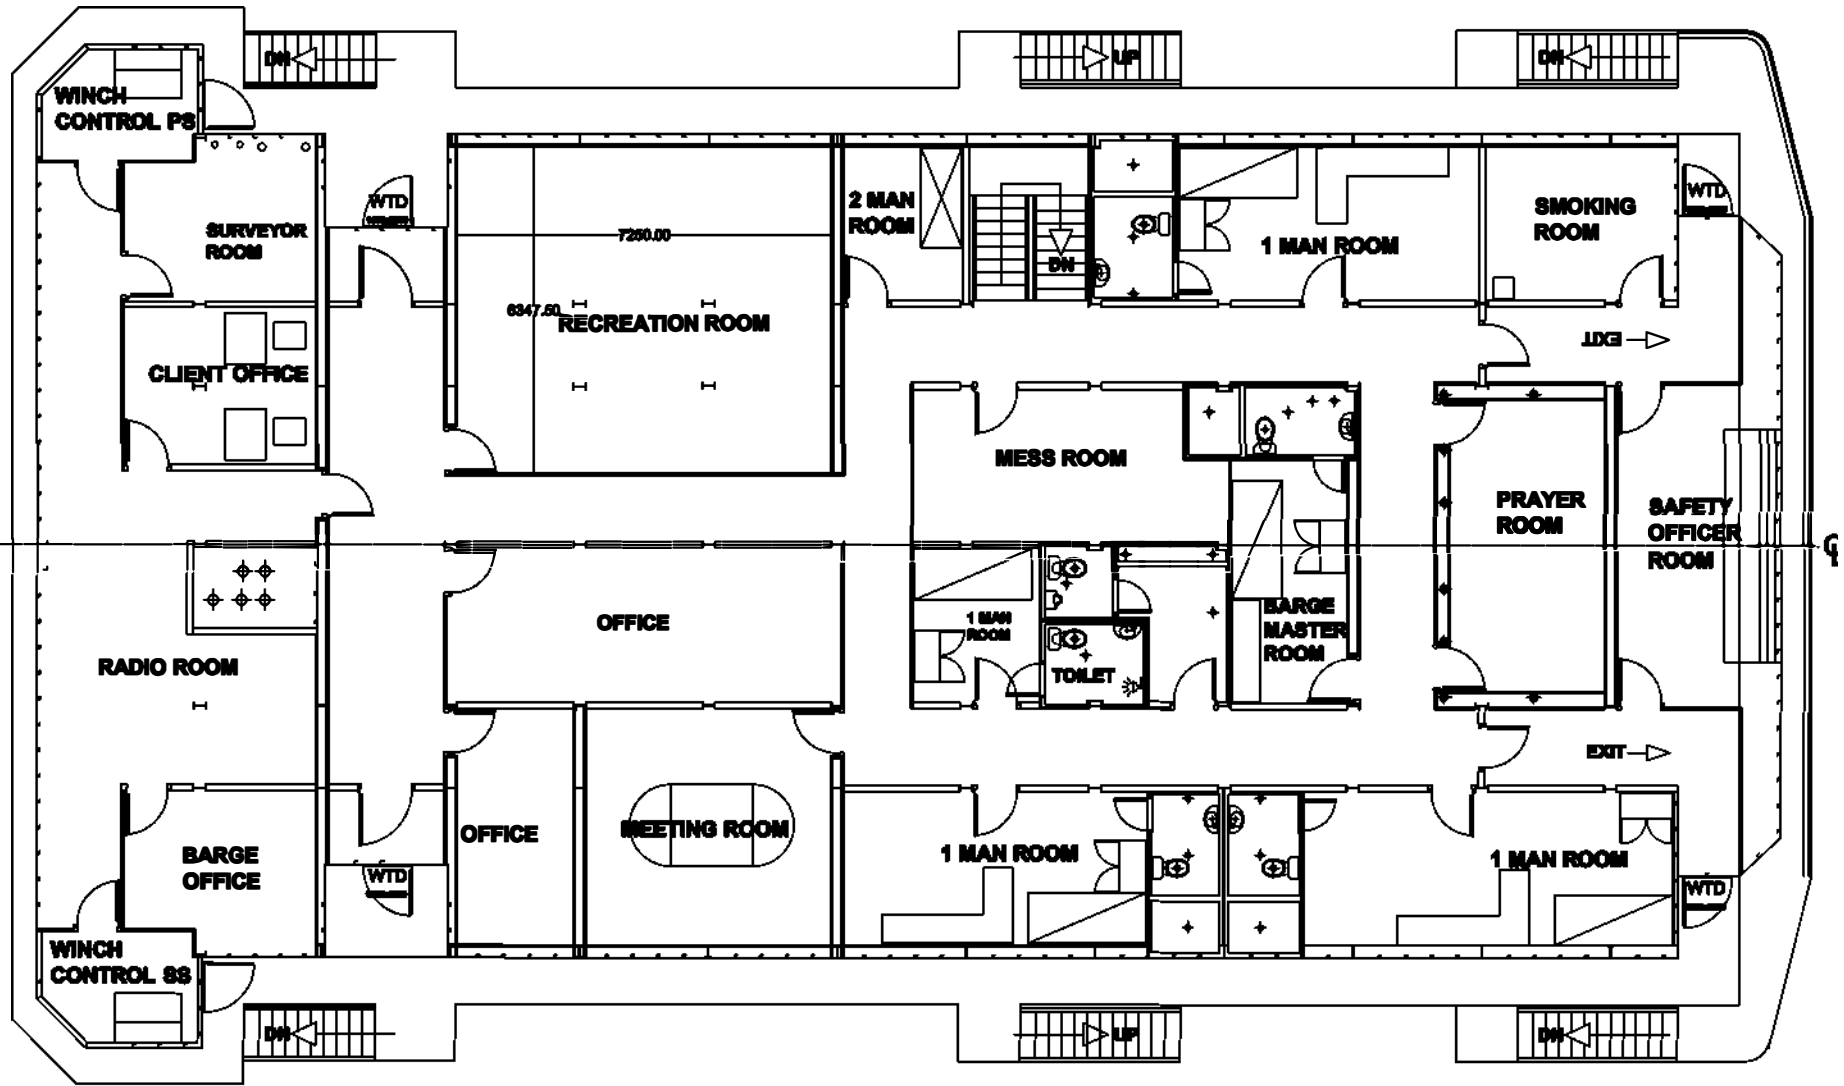

S
T
E
R
N

4TH DECK

accomodation (7 person)
5 x 1 man (c/w toilet)
1 x 2 man